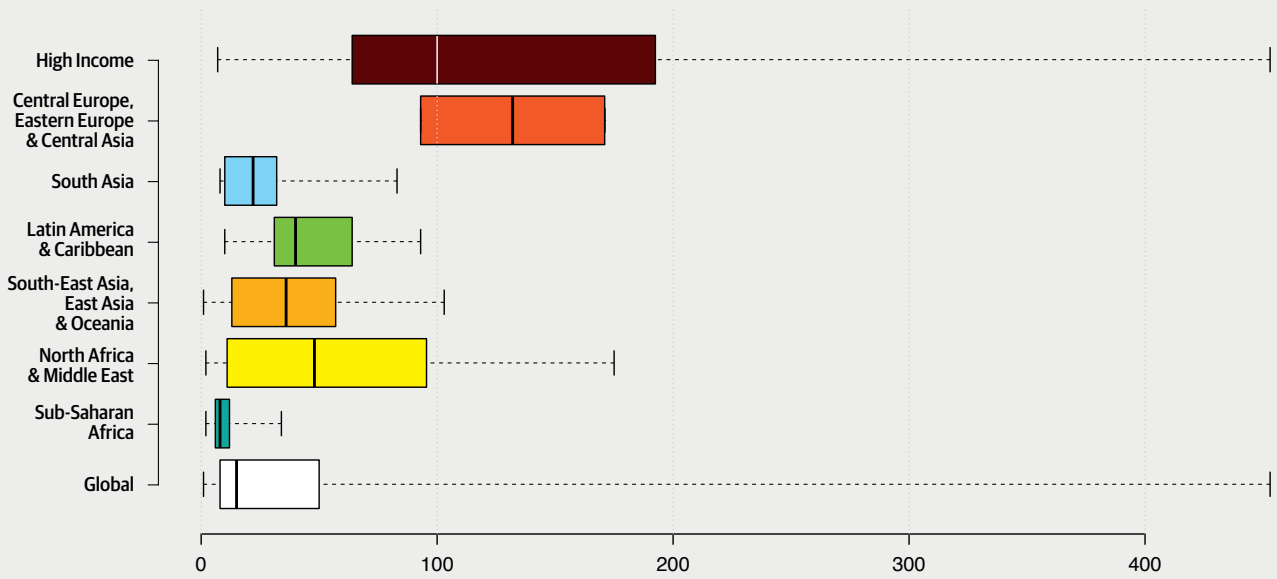

# Number of Allied Ophthalmic Personnel per million population for the 95 countries for which data is available

Data correct as at 12th Oct 2017

© IAPB Vision Atlas